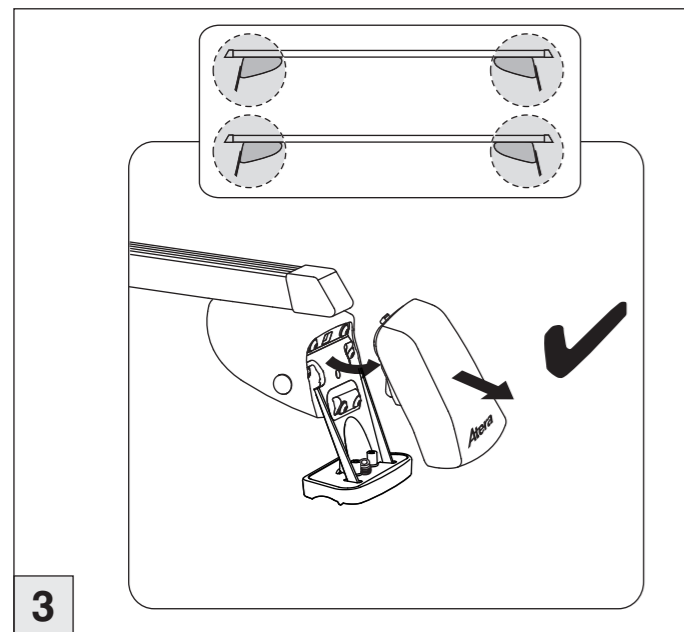

Atera SIGNO

Hyundai i 30 (5-türig/doors/portes) 08/2007–02/2017
Hyundai i 30 (3-türig/doors/portes) 01/2013–02/2017

Ford S-Max 05/2006–09/2015