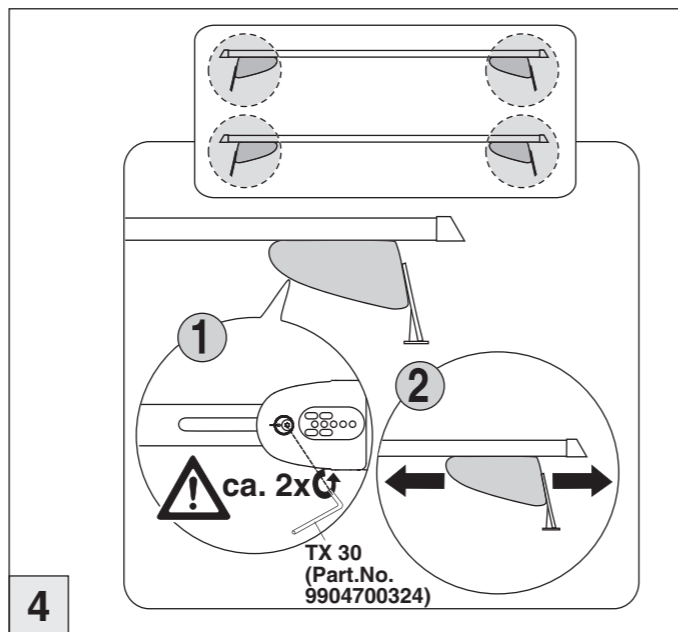

Atera SIGNO

Hyundai i 30 (5-türig/doors/portes) 08/2007–02/2017
Hyundai i 30 (3-türig/doors/portes) 01/2013–02/2017

Ford S-Max 05/2006–09/2015