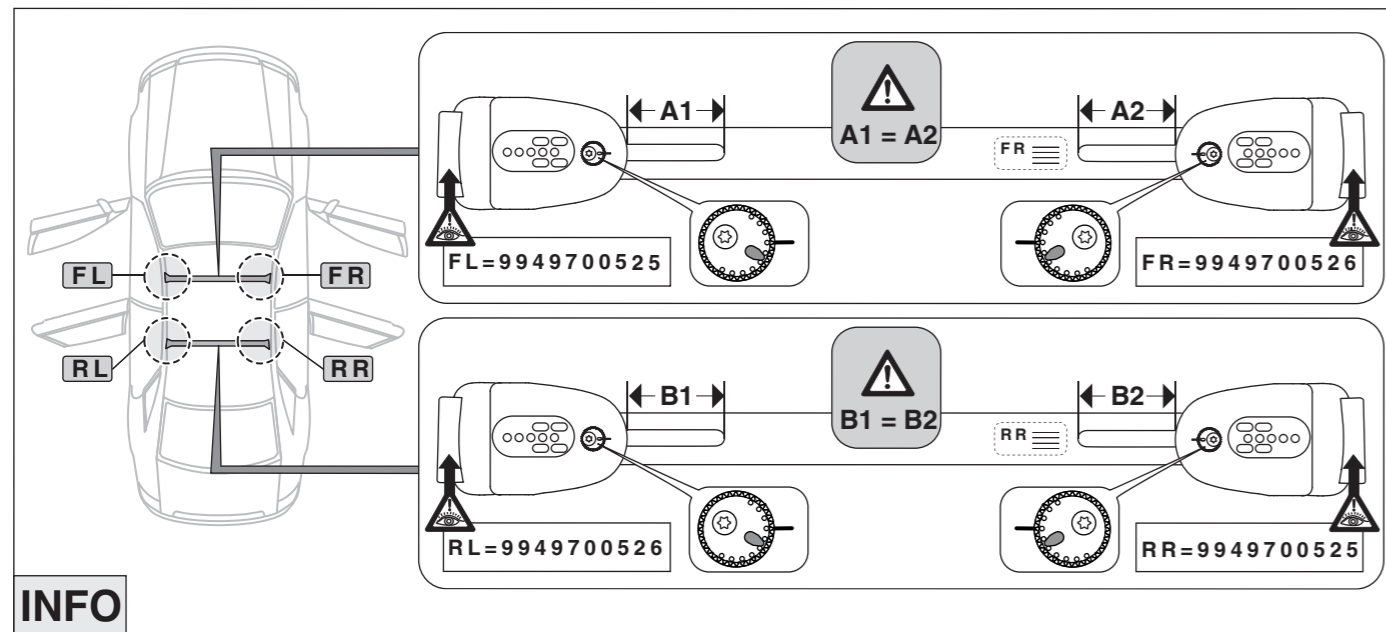

Atera SIGNO

Hyundai i 30 (5-türig/doors/portes) 08/2007–02/2017
Hyundai i 30 (3-türig/doors/portes) 01/2013–02/2017

Ford S-Max 05/2006–09/2015