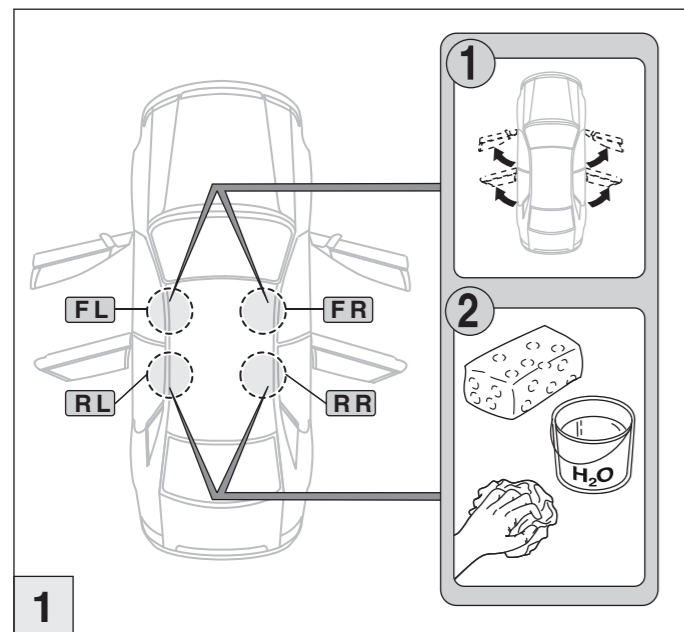

Atera SIGNO

Hyundai i 30 (5-türig/doors/portes) 08/2007–02/2017
Hyundai i 30 (3-türig/doors/portes) 01/2013–02/2017

Ford S-Max 05/2006–09/2015