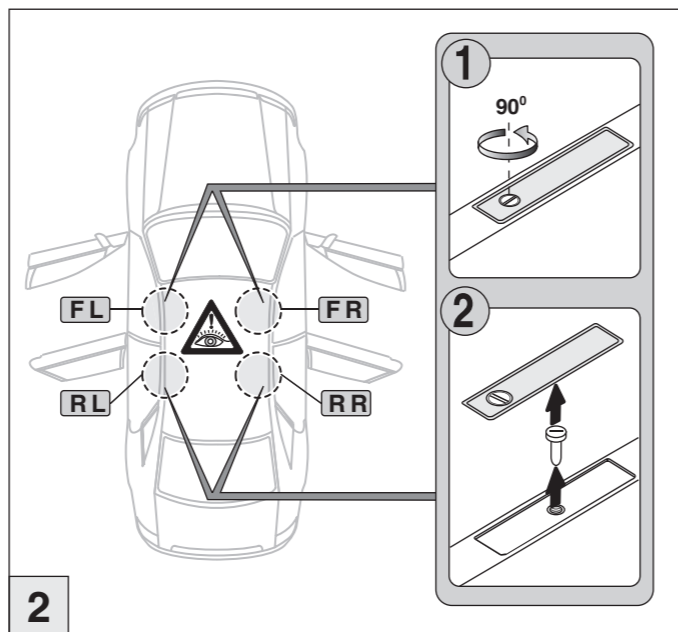

Atera SIGNO

Hyundai i 30 (5-türig/doors/portes) 08/2007–02/2017
Hyundai i 30 (3-türig/doors/portes) 01/2013–02/2017

Ford S-Max 05/2006–09/2015