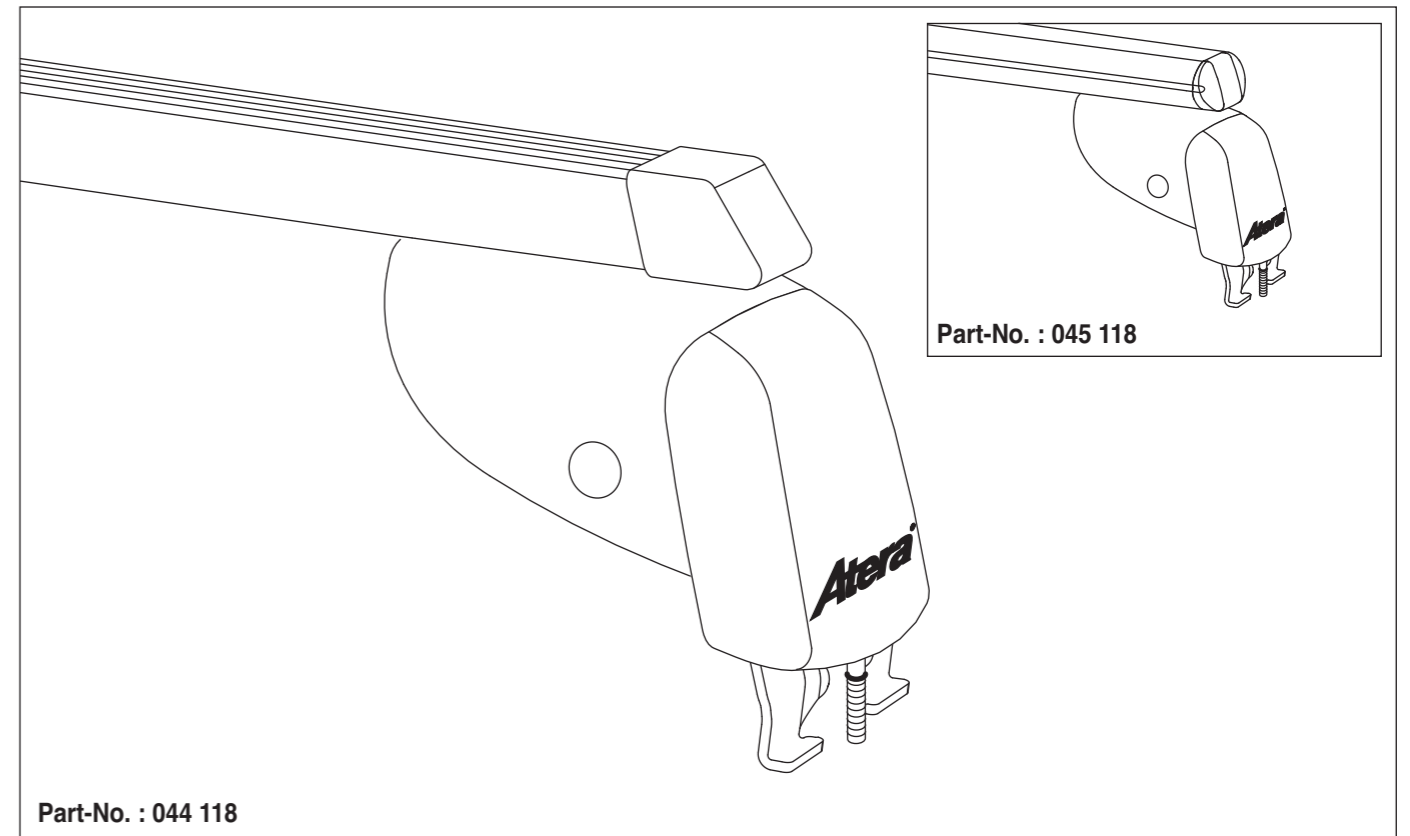

Atera SIGNO

Renault
Megane (3/5-türig/doors/portes) 11/2002–11/2008
Megane RS 04/2007–11/2013
Scenic 07/2003–05/2009
Grand Scenic XXL 09/2006–
Part-No. : 044 118
Part-No. : 045 118

Atera
MADE IN GERMANY