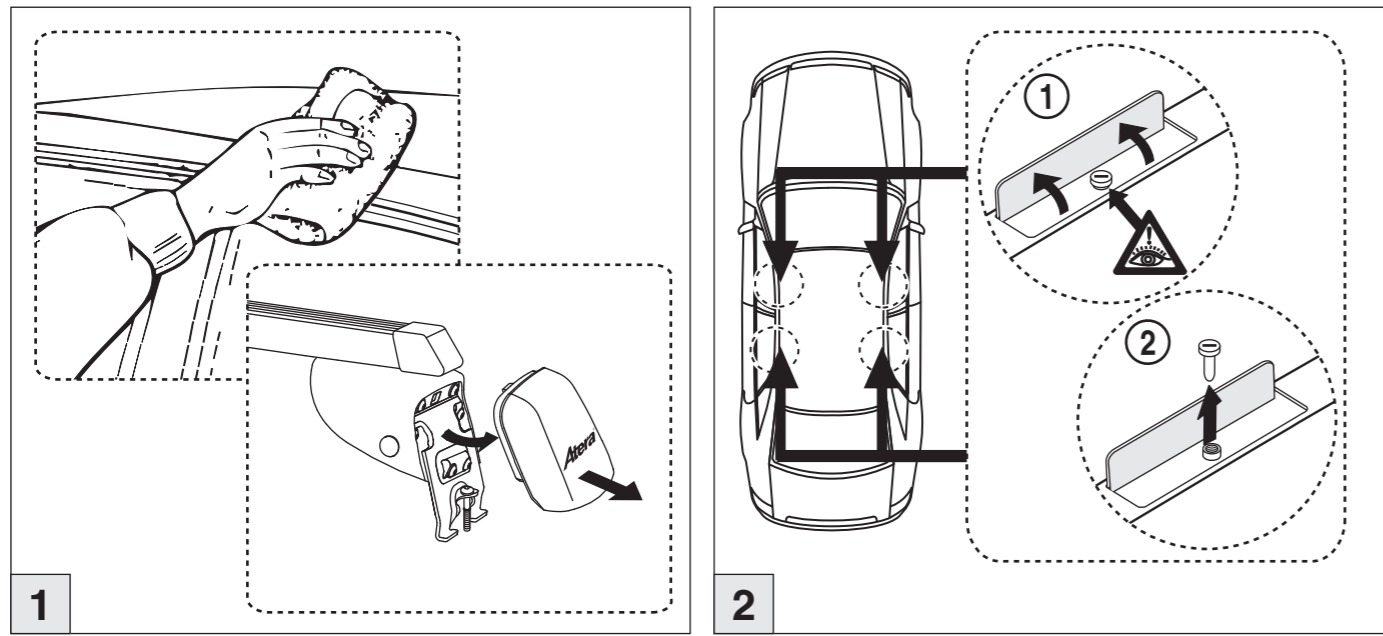

Atera SIGNO

Renault Megane 11/2002–11/2008
Renault Scenic 07/2003–05/2009

Renault Megane RS 04/2007–11/2013
Renault Grand Scenic XXL 09/2006–