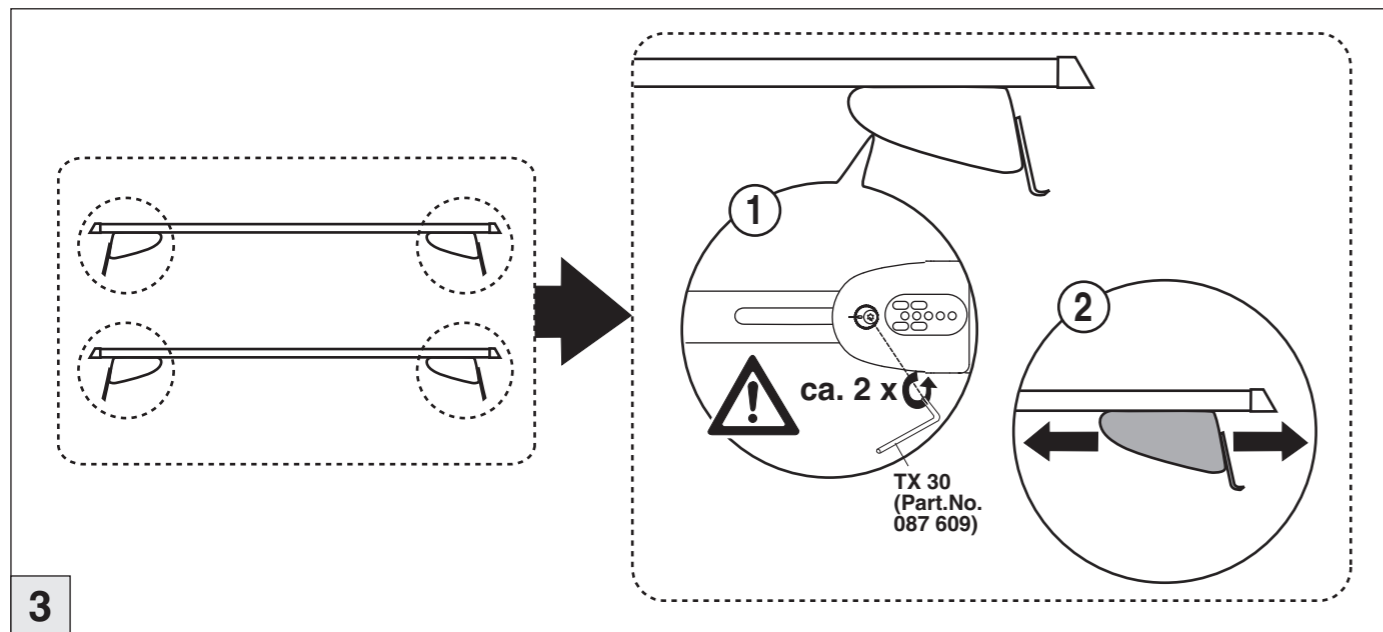

Atera SIGNO

Renault Megane 11/2002–11/2008
Renault Scenic 07/2003–05/2009

Renault Megane RS 04/2007–11/2013
Renault Grand Scenic XXL 09/2006–