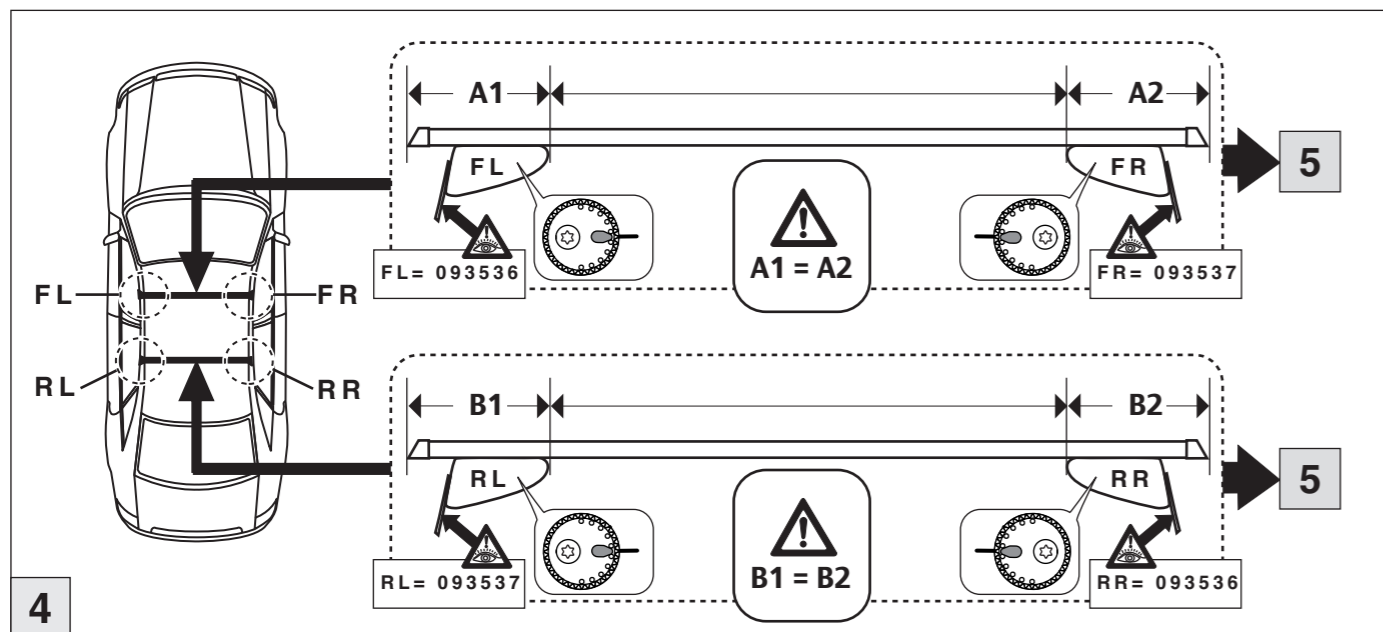

Atera SIGNO

Renault Megane 11/2002–11/2008
Renault Scenic 07/2003–05/2009

Renault Megane RS 04/2007–11/2013
Renault Grand Scenic XXL 09/2006–