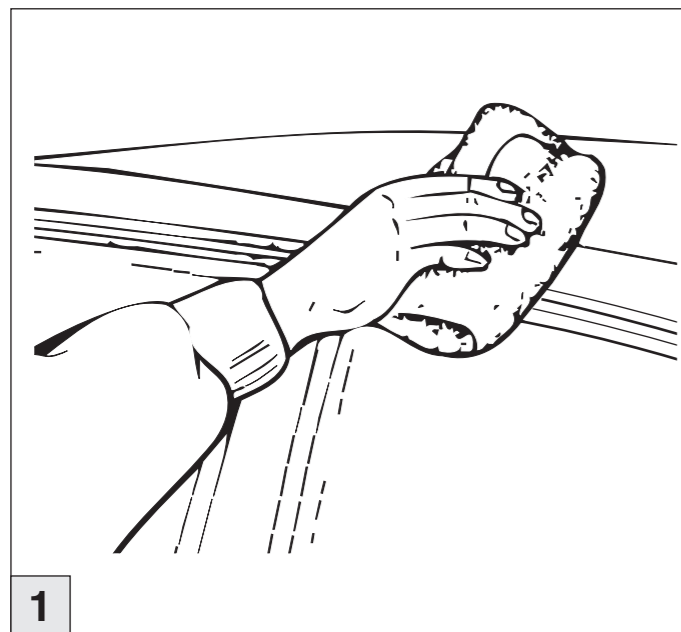

Atera SIGNO

Opel
Astra Limousine 5-türig 10/2015–