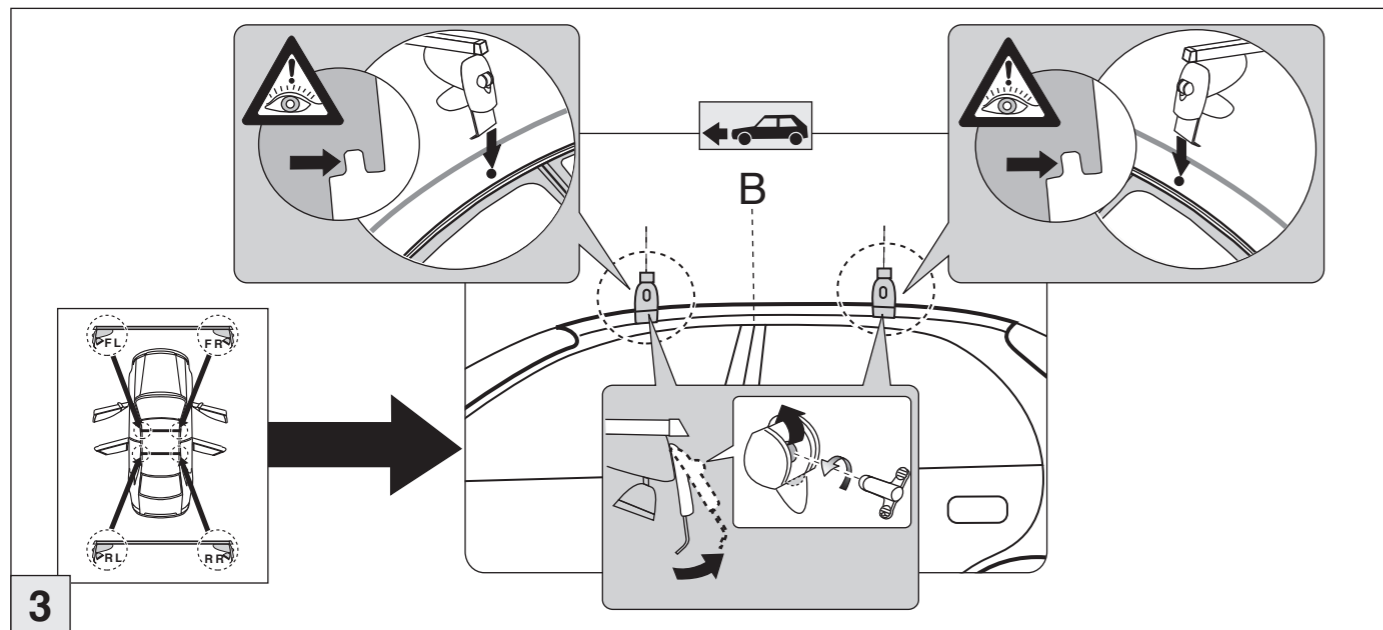

Atera SIGNO

Opel
Astra Limousine 5-türig 10/2015–