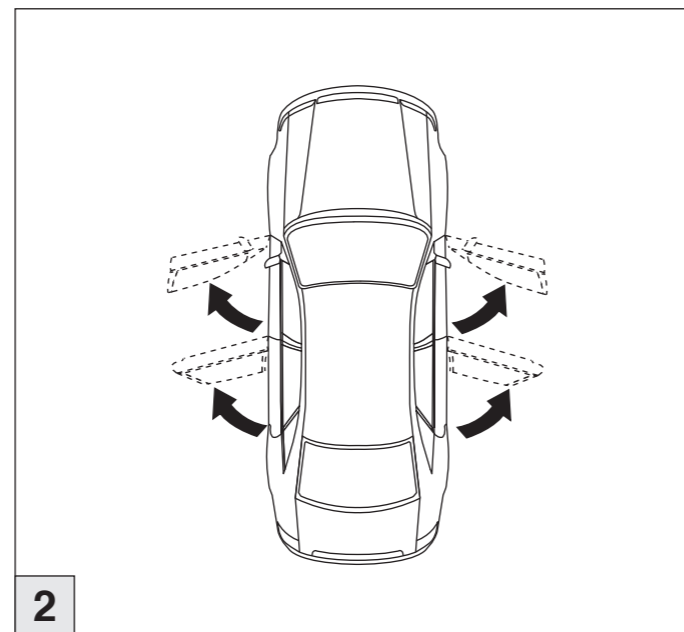

Atera SIGNO

Opel
Astra Limousine 5-türig 10/2015–