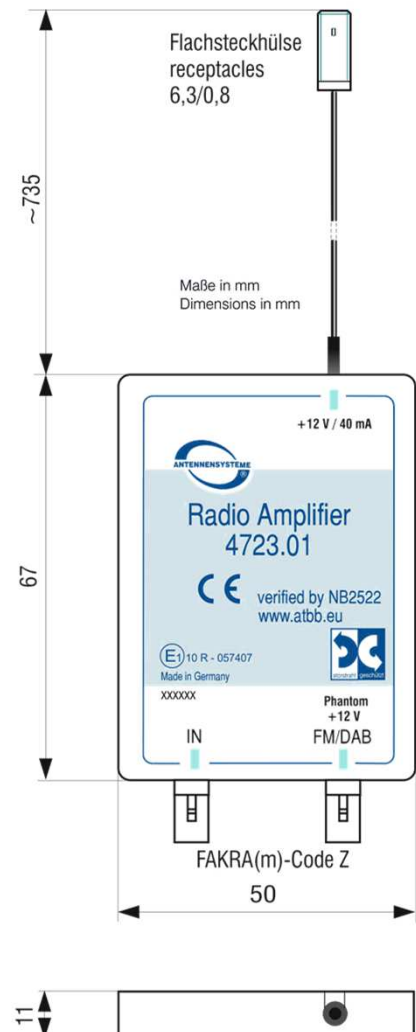

 **Radio-Amplifier**

Specifications

FM/ DAB-amplifier is designed for use inside the car or house and has the following features:

- Improves reception with passive antenna
- Quick and easy mounting

Frequenzbereich	Frequency Range	FM	DAB, DAB+
Frequenz	Frequency	76-108 MHz	174-240MHz
Gewinn	Gain	13 dB	15 dB
Impedanz	Impedance	50Ω	
Anpassung	VSWR	≤ 1,5:1	
Rauschzahl	Noise figure	≤ 3,5 dB	≤ 2,0 dB
Externe Stromversorgung	External power supply	+12 V, 40 mA	
Phantom Stromversorgung	Phantom power supply	+12 V, 40 mA	
Steckverbinder	Connector	FAKRA (m)-Z	