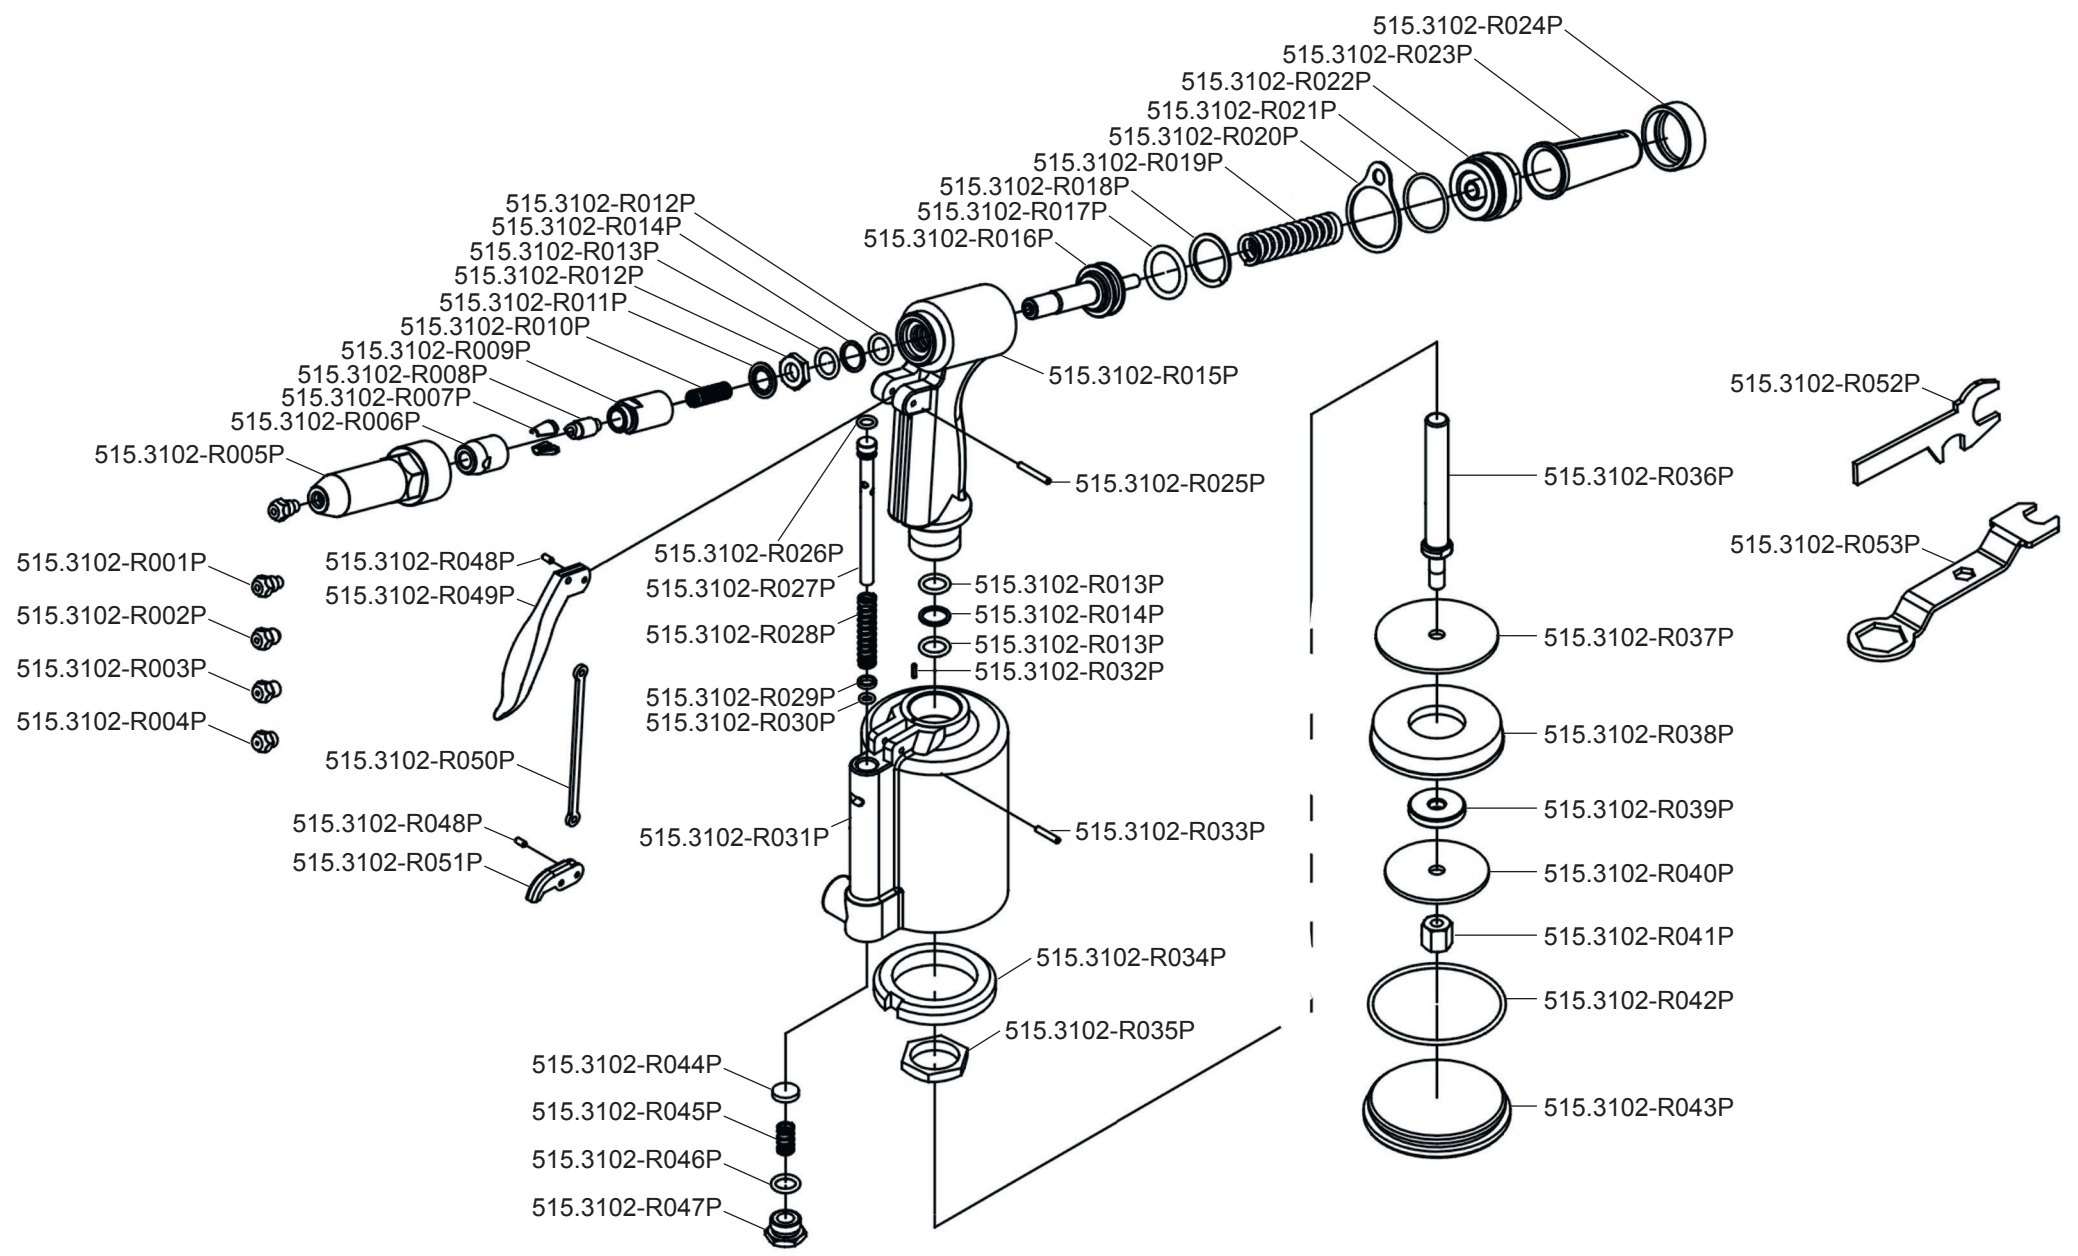

Art. 515.3102