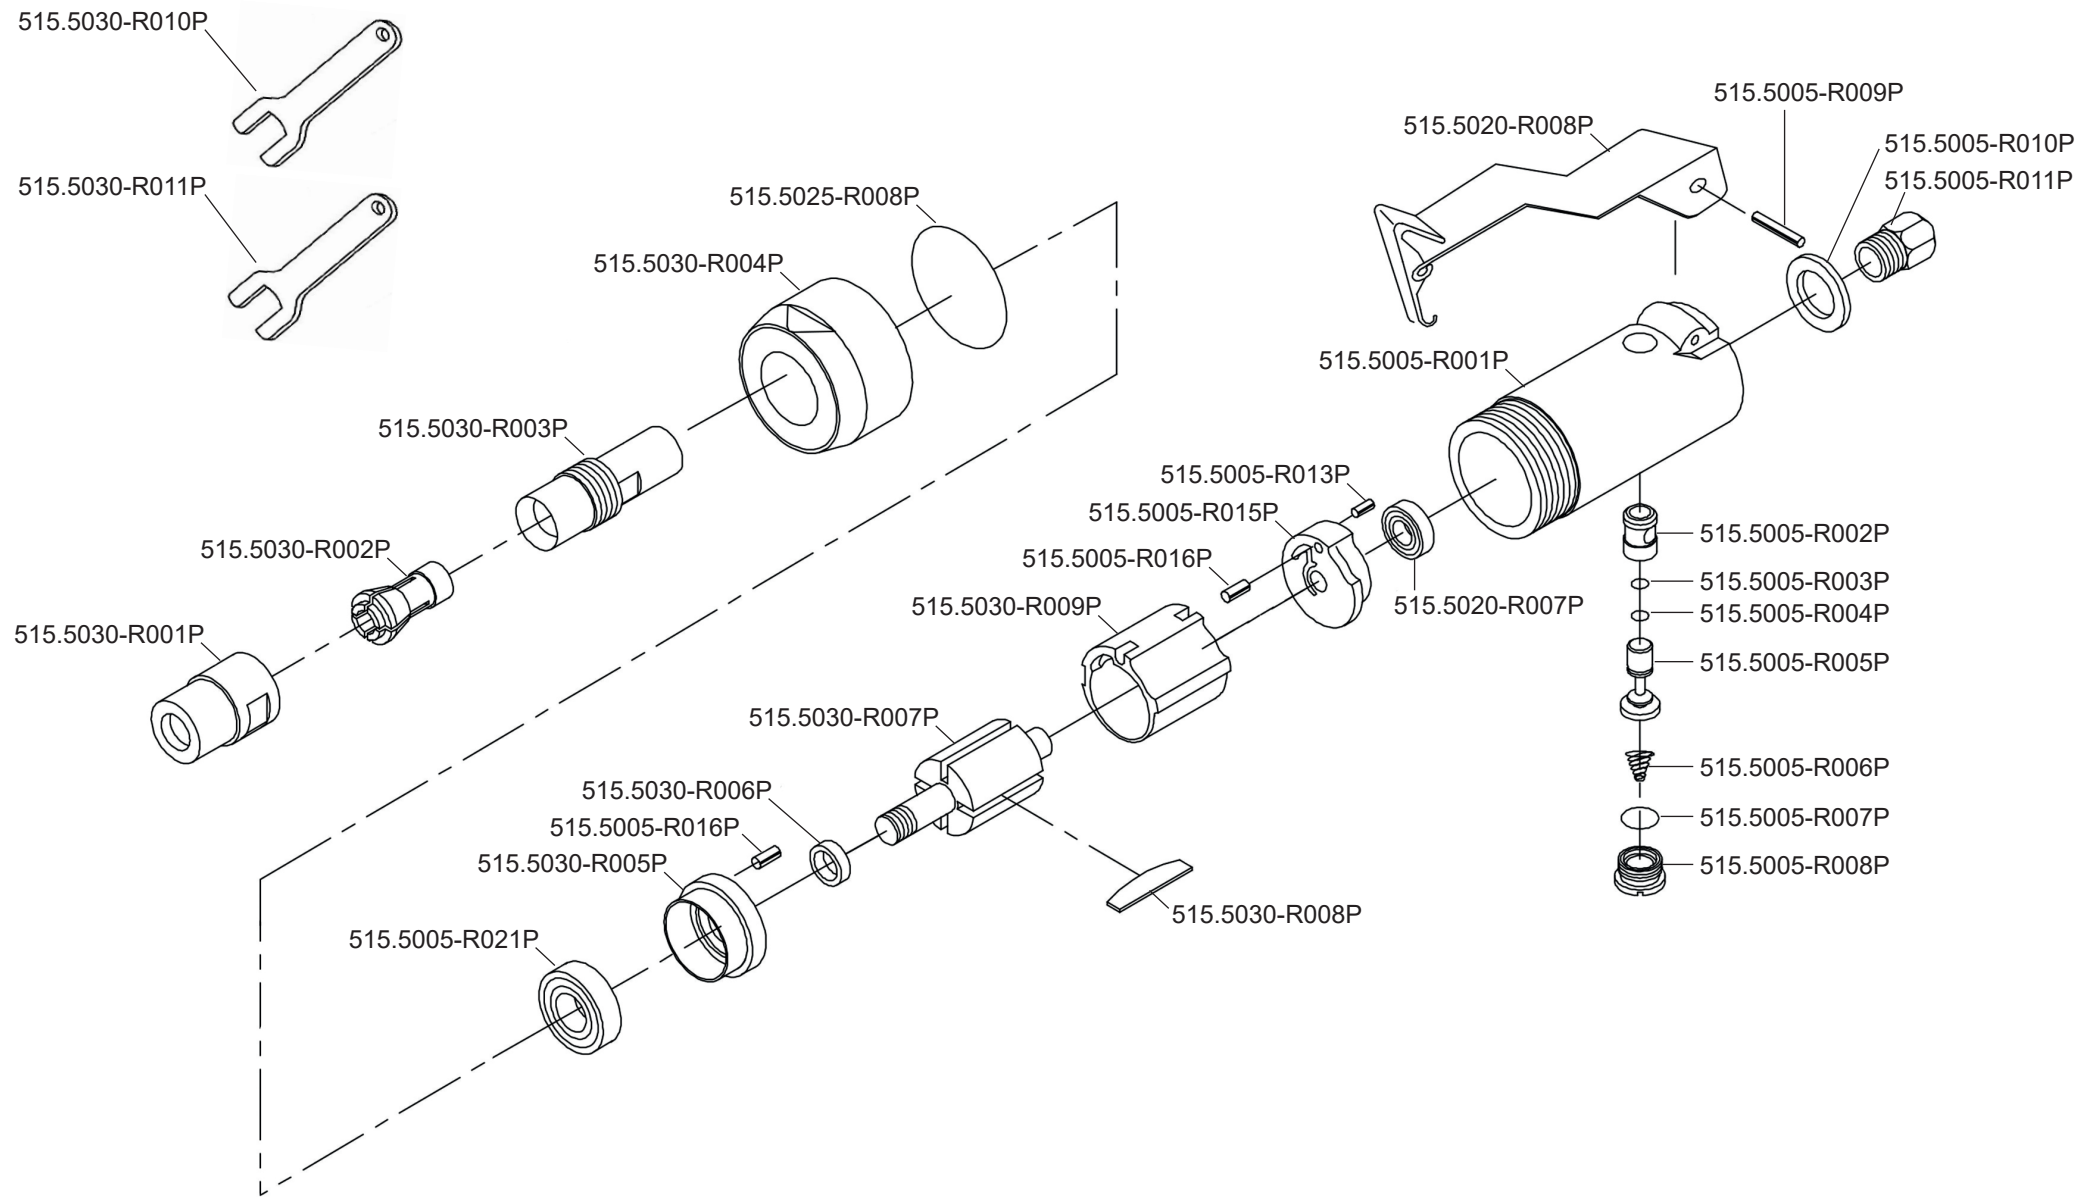

Art. 515.5030

**Art. 515.5030**

Art.-Nr.	Description	Beschreibung	Menge Qty.
515.5005-R001P	Motor Housing	Motorgehäuse	1
515.5005-R002P	Valve Bushing	Ventilbuchse	1
515.5005-R003P	O-Ring	O-Ring	1
515.5005-R004P	O-Ring	O-Ring	1
515.5005-R005P	Throttle Valve	Drosselklappe	1
515.5005-R006P	Valve Spring	Ventilfeder	1
515.5005-R007P	O-Ring	O-Ring	1
515.5005-R008P	Valve Screw	Ventilschraube	1
515.5005-R009P	Spring Pin	Splint für Gashebel	1
515.5005-R010P	Exhaust Sleeve	Abgashülse	1
515.5005-R011P	Inlet Bushing	Einlassbuchse	1
515.5005-R013P	Spring Pin	Splint	1
515.5005-R015P	Rear End Plate	Hintere Abdeckung	1
515.5005-R016P	Spring Pin	Spannstift	2
515.5005-R021P	Ball Bearing	Kugellager	1

Art.-Nr.	Description	Beschreibung	Menge Qty.
515.5020-R007P	Bearing	Kugellager	1
515.5020-R008P	Throttle Lever	Gashebel	1
515.5025-R008P	O-Ring	O-Ring	1
515.5030-R001P	Collect Nut	Mutter	1
515.5030-R002P	Collect	Spannfutter	1
515.5030-R003P	Spindle	Spindel	1
515.5030-R004P	Housing Cap	Gehäusedeckel	1
515.5030-R005P	Front End Plate	Vordere Abdeckung	1
515.5030-R006P	Rotor Collar	Rotor Gewinding	1
515.5030-R007P	Rotor	Rotor	1
515.5030-R008P	Rotor Blade	Rotorblatt	4
515.5030-R009P	Cylinder	Zylinder	1
515.5030-R010P	11mm Spanner Wrench	11mm Spannschlüssel	1
515.5030-R011P	17mm Spanner Wrench	17mm Spannschlüssel	1