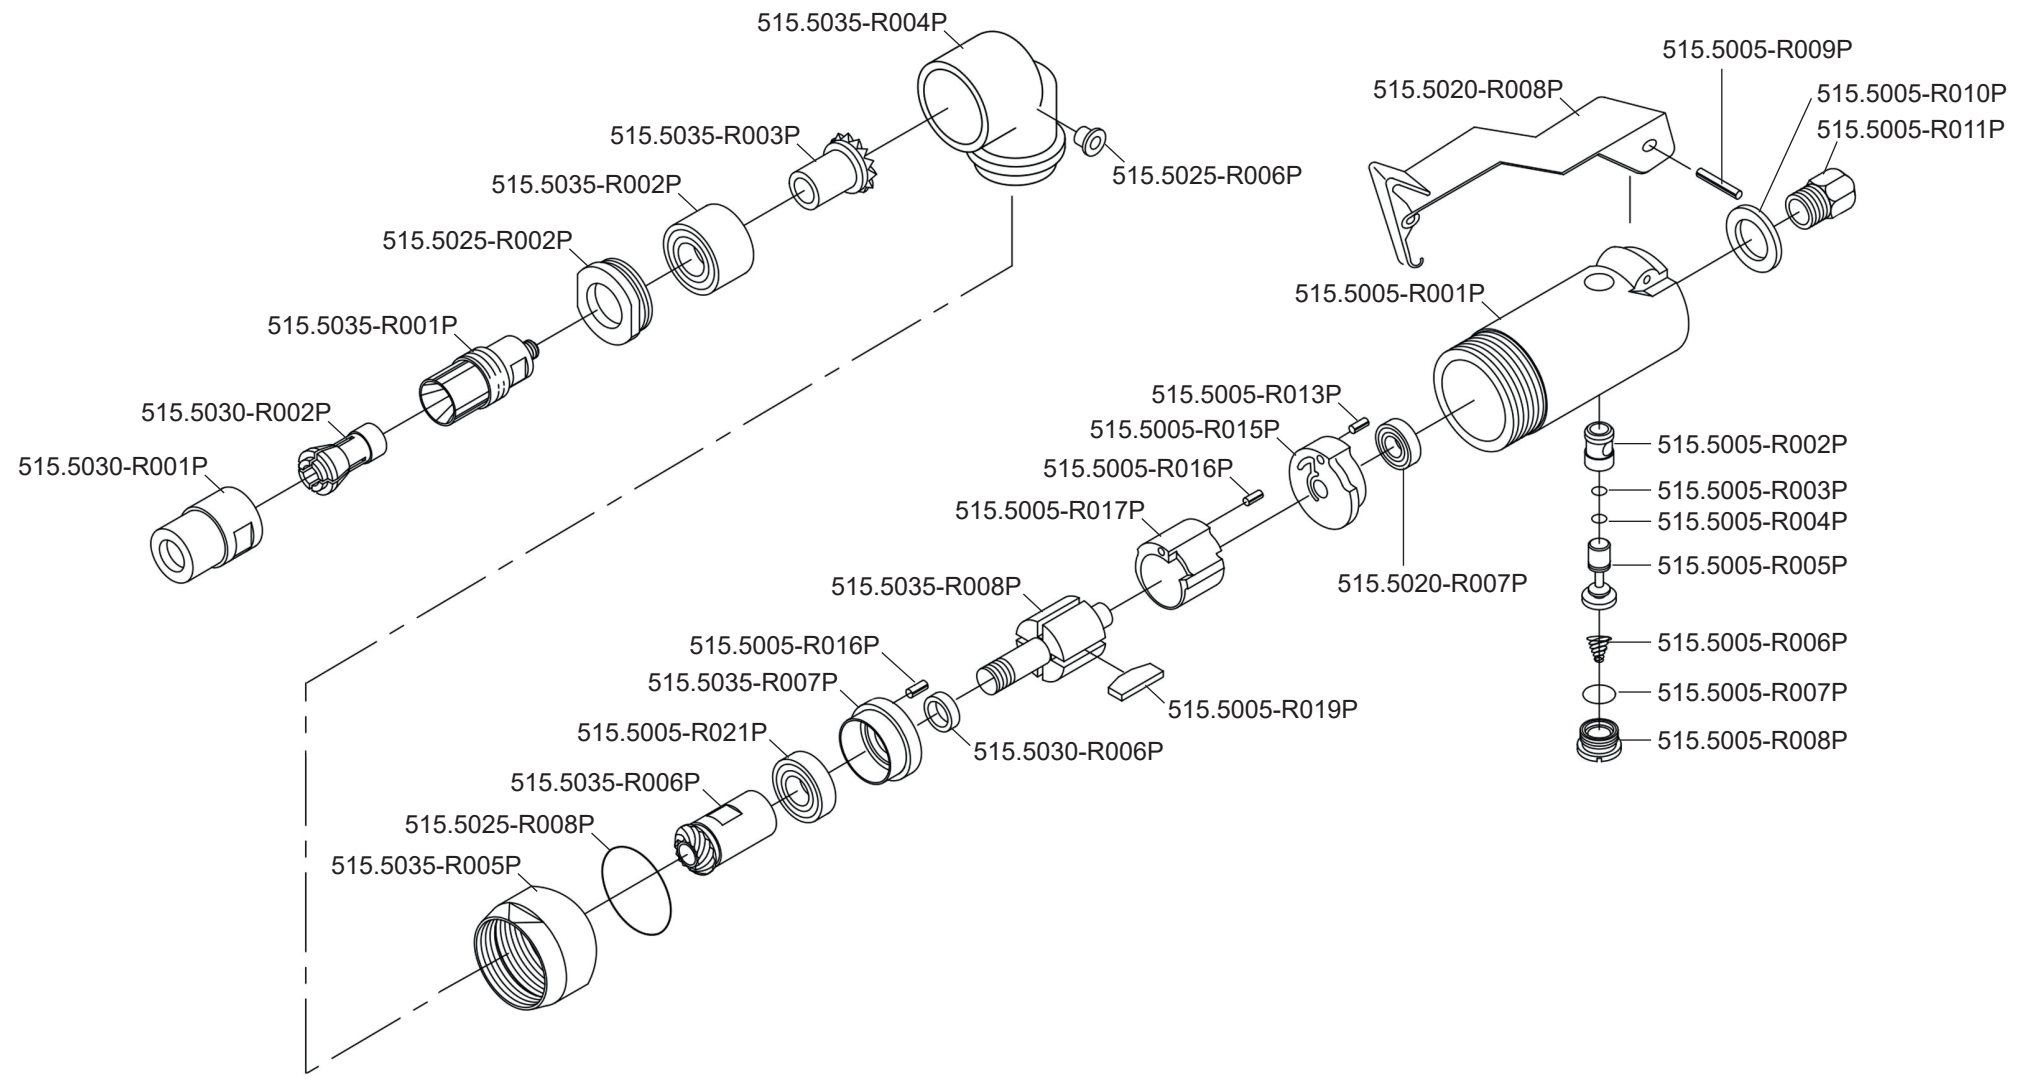

Art. 515.5035

**Art. 515.5035**

Art.-Nr.	Description	Beschreibung	Menge Qty.
515.5005-R001P	Motor Housing	Motorgehäuse	1
515.5005-R002P	Valve Bushing	Ventilbuchse	1
515.5005-R003P	O-Ring	O-Ring	1
515.5005-R004P	O-Ring	O-Ring	1
515.5005-R005P	Throttle Valve	Drosselklappe	1
515.5005-R006P	Valve Spring	Ventilfeder	1
515.5005-R007P	O-Ring	O-Ring	1
515.5005-R008P	Valve Screw	Ventilschraube	1
515.5005-R009P	Spring Pin	Splint für Gashebel	1
515.5005-R010P	Exhaust Sleeve	Abgashülse	1
515.5005-R011P	Inlet Bushing	Einlassbuchse	1
515.5005-R013P	Spring Pin	Splint	1
515.5005-R015P	Rear End Plate	Hintere Abdeckung	1
515.5005-R016P	Spring Pin	Spannstift	2
515.5005-R017P	Cylinder	Zylinder	1
515.5005-R019P	Rotor Blade	Rotorblatt	4
515.5005-R021P	Ball Bearing	Kugellager	1

Art.-Nr.	Description	Beschreibung	Menge Qty.
515.5020-R007P	Bearing	Kugellager	1
515.5020-R008P	Throttle Lever	Gashebel	1
515.5025-R002P	Lock Nut	Spannmutter	1
515.5025-R006P	Oil Plug	Ölschraube	1
515.5025-R008P	O-Ring	O-Ring	1
515.5030-R001P	Collect Nut	Mutter	1
515.5030-R002P	Collect	Spannfutter	1
515.5030-R006P	Rotor Collar	Rotor Gewinding	1
515.5030-R010P	11mm Spanner Wrench	11mm Spannschlüssel	2
515.5035-R001P	Spindle	Spindel	1
515.5035-R002P	Bearing	Kugellager	1
515.5035-R003P	Pinion Gear	Zahnrad	1
515.5035-R004P	Angle Head Housing	Winkelkopfgehäuse	1
515.5035-R005P	Motor Clamp	Gehäusering	1
515.5035-R006P	Spring Gear	Spindelgetriebe	1
515.5035-R007P	Front End Plate	Vordere Abdeckung	1
515.5035-R008P	Rotor	Rotor	1