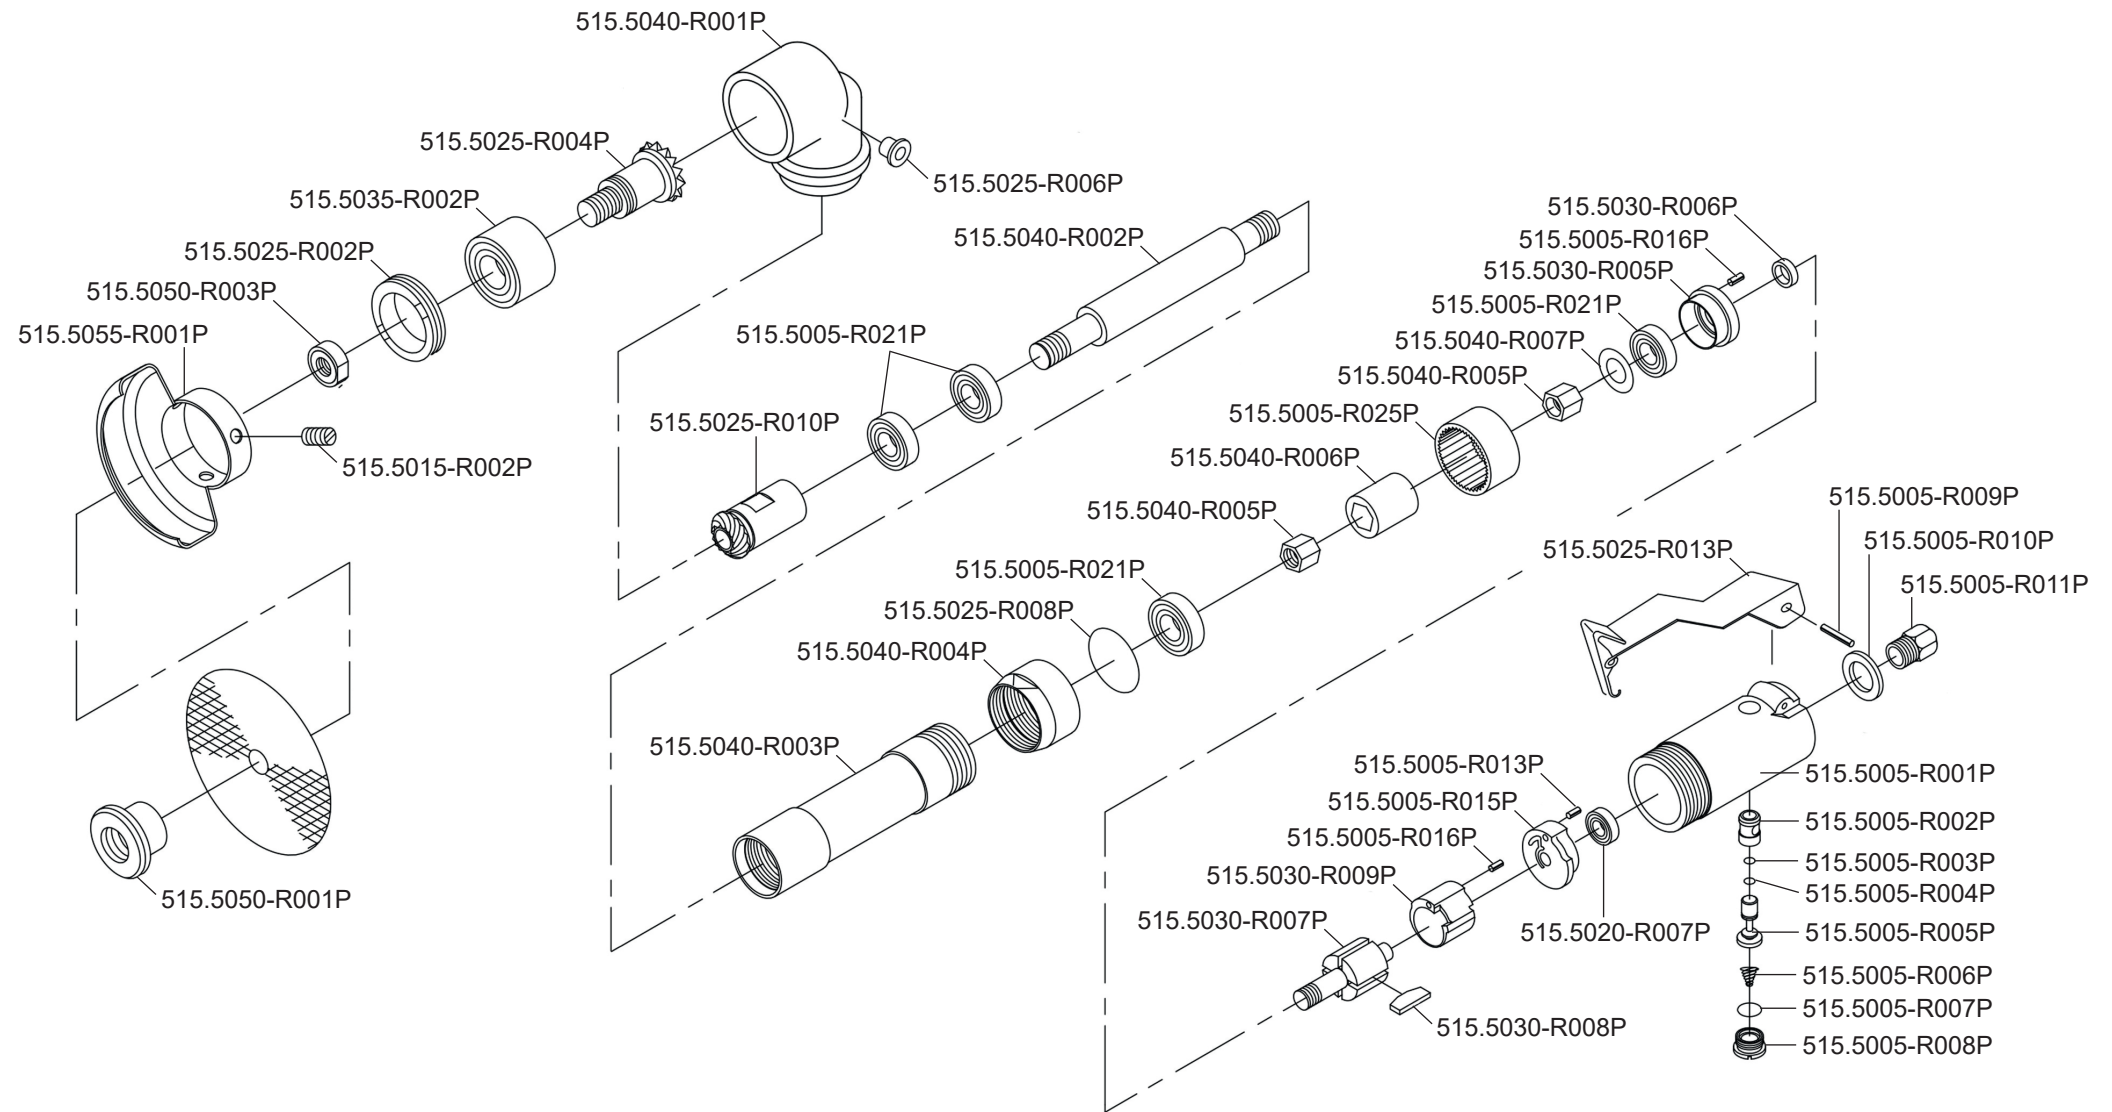

Art. 515.5060

Art. 515.5060

Art.-Nr.	Description	Beschreibung	Menge Qty.
515.5005-R001P	Motor Housing	Motorgehäuse	1
515.5005-R002P	Valve Bushing	Ventilbuchse	1
515.5005-R003P	O-Ring	O-Ring	1
515.5005-R004P	O-Ring	O-Ring	1
515.5005-R005P	Throttle Valve	Drosselklappe	1
515.5005-R006P	Valve Spring	Ventilfeder	1
515.5005-R007P	O-Ring	O-Ring	1
515.5005-R008P	Valve Screw	Ventilschraube	1
515.5005-R009P	Spring Pin	Splint für Gashebel	1
515.5005-R010P	Exhaust Sleeve	Abgashülse	1
515.5005-R011P	Inlet Bushing	Einlassbuchse	1
515.5005-R013P	Spring Pin	Splint	1
515.5005-R015P	Rear End Plate	Hintere Abdeckung	1
515.5005-R016P	Spring Pin	Spannstift	2
515.5005-R021P	Ball Bearing	Kugellager	4
515.5005-R025P	Internal Gear	Getriebering Innenverzahnt	1
515.5015-R002P	Set Screw	Stellschraube	3
515.5020-R007P	Bearing	Kugellager	1
515.5025-R002P	Lock Nut	Spannmutter	1
515.5025-R004P	Pinion Gear	Zahnrad	1
515.5025-R006P	Oil Plug	Ölschraube	1
515.5025-R008P	O-Ring	O-Ring	1

Art.-Nr.	Description	Beschreibung	Menge Qty.
515.5025-R010P	Spindle Gear	Getriebespindel	1
515.5025-R013P	Throttle Lever	Gashebel	1
515.5030-R005P	Front End Plate	Vordere Abdeckung	1
515.5030-R006P	Rotor Collar	Rotor Gewinding	1
515.5030-R007P	Rotor	Rotor	1
515.5030-R008P	Rotor Blade	Rotorblatt	4
515.5030-R009P	Cylinder	Zylinder	1
515.5030-R010P	11mm Spanner Wrench	11mm Spannschlüssel	1
515.5035-R002P	Bearing	Kugellager	1
515.5040-R001P	Angle Head Housing	Winkelkopfgehäuse	1
515.5040-R002P	Extended Spindle	Verlängerungsspindel	1
515.5040-R003P	Extension Housing	Gehäuseverlängerung	1
515.5040-R004P	Motor Clamp	Motorklemme	1
515.5040-R005P	Coupling Nut	Überwurfmutter	2
515.5040-R006P	Coupling	Verbindung (Kupplung)	1
515.5040-R007P	Washer	Dichtung (Scheibe)	1
515.5050-R001P	Wheel Screw Nut	Trennscheibenmutter	1
515.5050-R003P	Spindle Nut	Spindelmutter	1
515.5055-R001P	Wheel Cover	Radabdeckung	1
515.5055-R005P	Wheel Spanner Wrench	Zweilochs Schlüssel für Trennscheiben	1