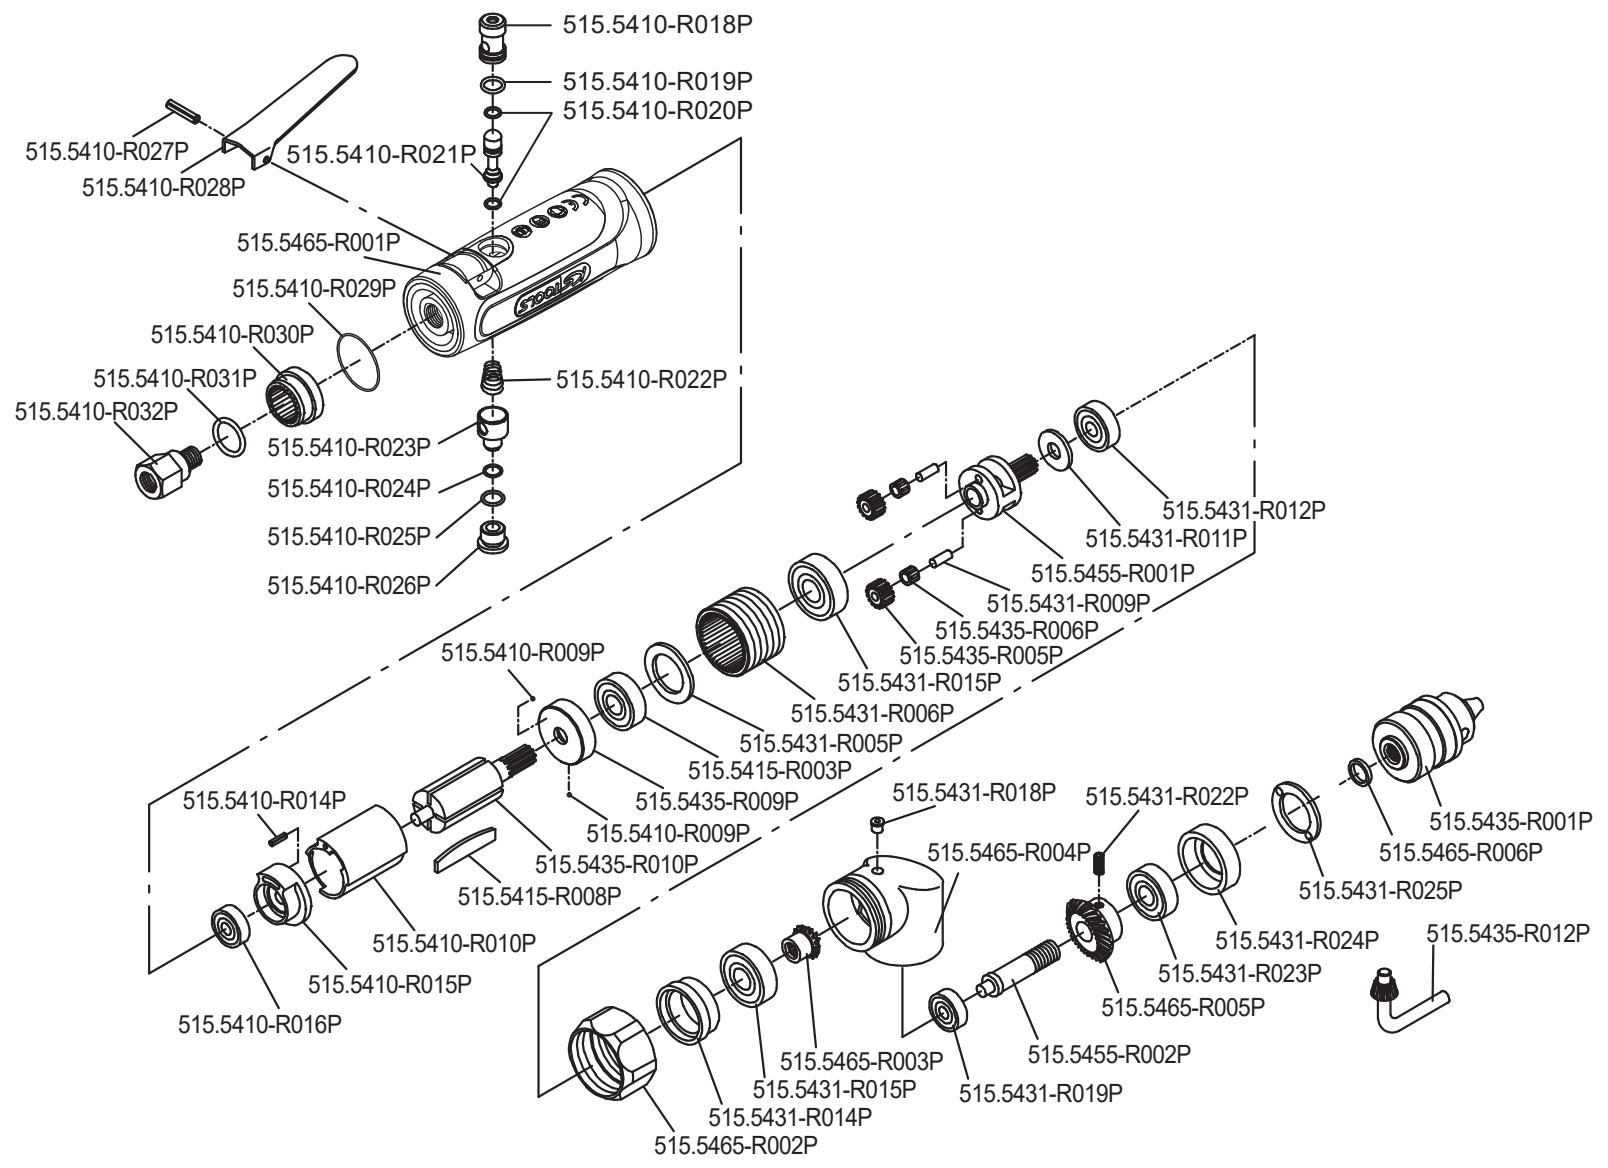

Art. 515.5465

Art. 515.5465

| Art.-Nr. | Description | Beschreibung | Menge Qty. |
|----------------|------------------------|----------------------------|------------|
| 515.5410-R009P | Steel ball | Stahlkugel | 2 |
| 515.5410-R010P | Cylinder | Zylinder | 1 |
| 515.5410-R014P | Spring pin | Splint | 1 |
| 515.5410-R015P | Rear end plate | Hintere Kugellageraufnahme | 1 |
| 515.5410-R016P | Ball bearing | Kugellager | 1 |
| 515.5410-R018P | Throttle valve bushing | Drosselventil Buchse | 1 |
| 515.5410-R019P | O-ring | O-Ring | 1 |
| 515.5410-R020P | O-ring | O-Ring | 2 |
| 515.5410-R021P | Throttle valve | Drosselventil | 1 |
| 515.5410-R022P | Throttle valve spring | Drosselventilfeder | 1 |
| 515.5410-R023P | Air regulator | Druckluftregulierung | 1 |
| 515.5410-R024P | O-ring | O-Ring | 1 |
| 515.5410-R025P | O-ring | O-Ring | 1 |
| 515.5410-R026P | Valve screw | Ventilschraube | 1 |
| 515.5410-R027P | Throttle lever | Betätigungshebel | 1 |
| 515.5410-R028P | Throttle lever pin | Betätigungshebelsplint | 1 |
| 515.5410-R029P | O-ring | O-Ring | 1 |
| 515.5410-R030P | Exhaust deflector | Abluftdeflektor | 1 |
| 515.5410-R031P | O-ring | O-Ring | 1 |
| 515.5410-R032P | Air inlet | Lufteinlasschraube | 1 |
| 515.5415-R003P | Ball bearing | Kugellager | 1 |
| 515.5415-R008P | Rotor blade | Rotorblatt | 5 |
| 515.5431-R005P | Washer | Unterlegscheibe | 1 |
| 515.5431-R006P | Internal gear | Getriebering Innenverzahnt | 1 |
| 515.5431-R009P | Planet pin | Pin für Zahnrad | 2 |