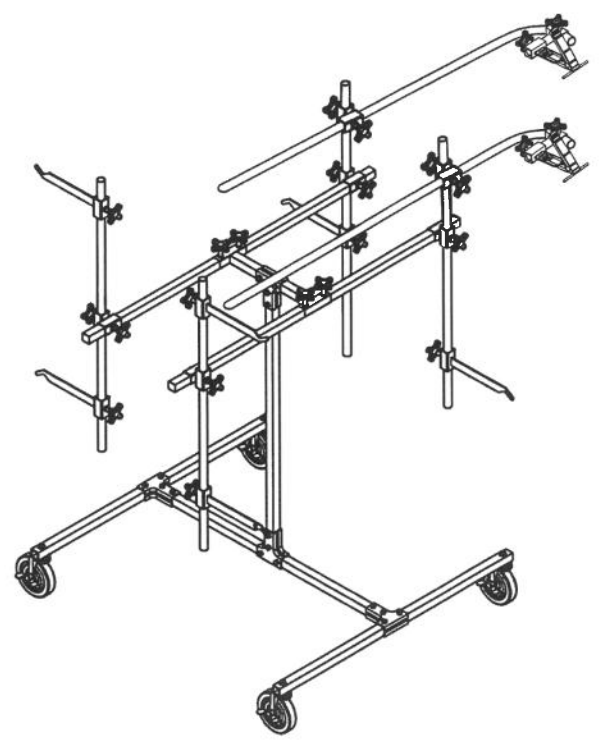

Ref. No.	Description	Q'ty
1	Wheel	4
2	Washer	8
3	Base tube	2
4	Nut (3/8")	20
5	Screw (3/8" x 1-3/4")	16
6	T plate	8
7	Base cross tube	1
8	Erect tube	1
9	Hook	8
10	Knob BP-001-6	28
11	Set tube	4
12	Circle pipe	4
13	Top tube	2
14	H tube	1
15	Set tube BP-008-11	2
16	Clip EQ-300SYD-11	2
17	Joint EQ-300SYD-10	2
18	Tube arm BP-008-18	2

BP-008